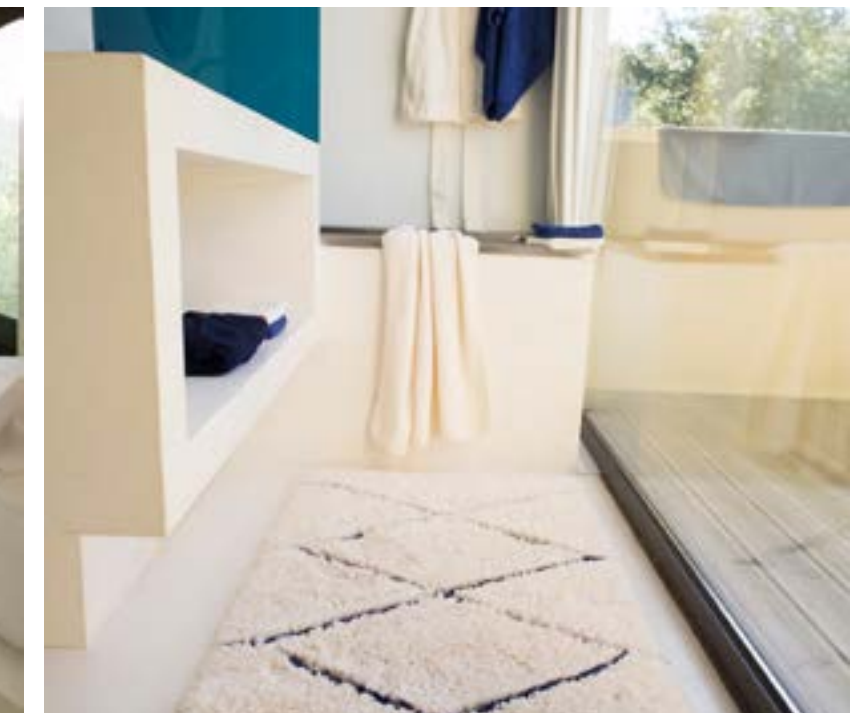

Abyss Habidecor
THE FINEST RUGS & TOWELS | PORTUGAL

Abyss & Habidecor is one man's dream of making the best bath textiles in the world. Abyss & Habidecor is a family owned business operated in Viseu, Portugal.

These exceptional products are born from superior materials, beautiful designs inspired by nature, and fine craftsmanship made in Portugal. A&H nurtures the mind, body, and soul.