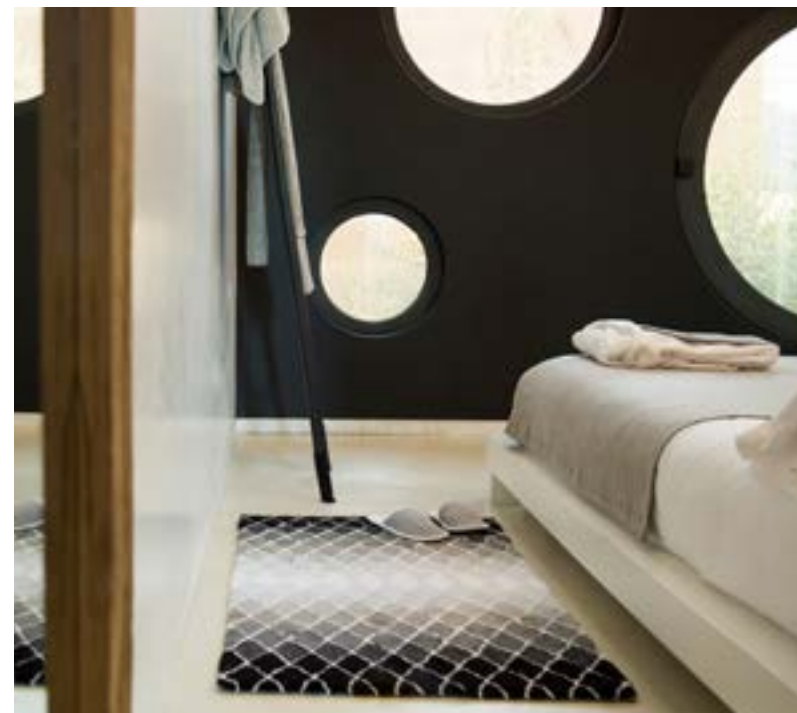

Abyss Habidecor
THE FINEST RUGS & TOWELS | PORTUGAL

Abyss & Habidecor is one man's dream of making the best bath textiles in the world. Abyss & Habidecor is a family owned business operated in Viseu, Portugal.

These exceptional products are born from superior materials, beautiful designs inspired by nature, and fine craftsmanship made in Portugal. A&H nurtures the mind, body, and soul.