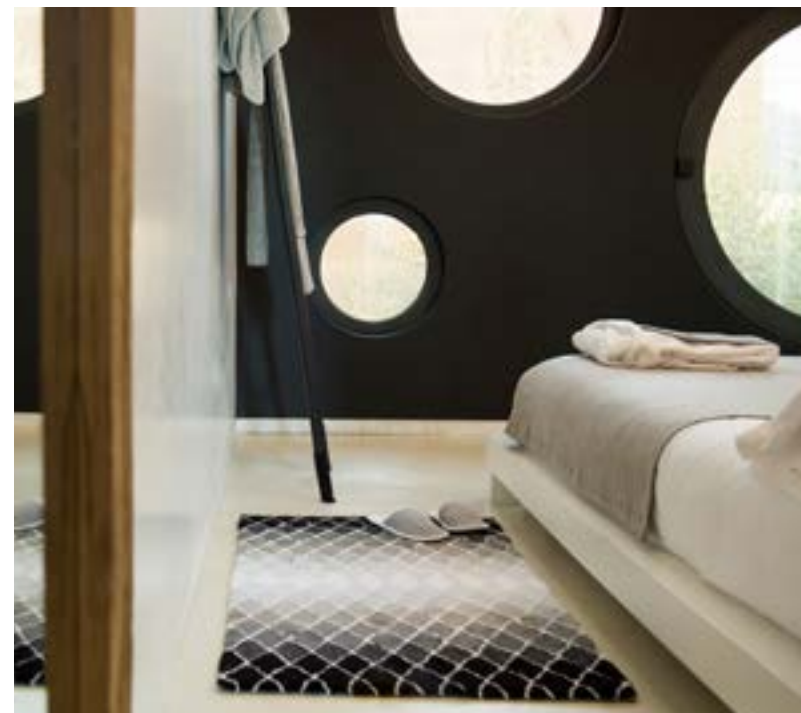

Abyss Habidecor
THE FINEST RUGS & TOWELS | PORTUGAL

Abyss & Habidecor is one man's dream of making the best bath textiles in the world. Abyss & Habidecor is a family owned business operated in Viseu, Portugal.

These exceptional products are born from superior materials, beautiful designs inspired by nature, and fine craftsmanship made in Portugal. A&H nurtures the mind, body, and soul.