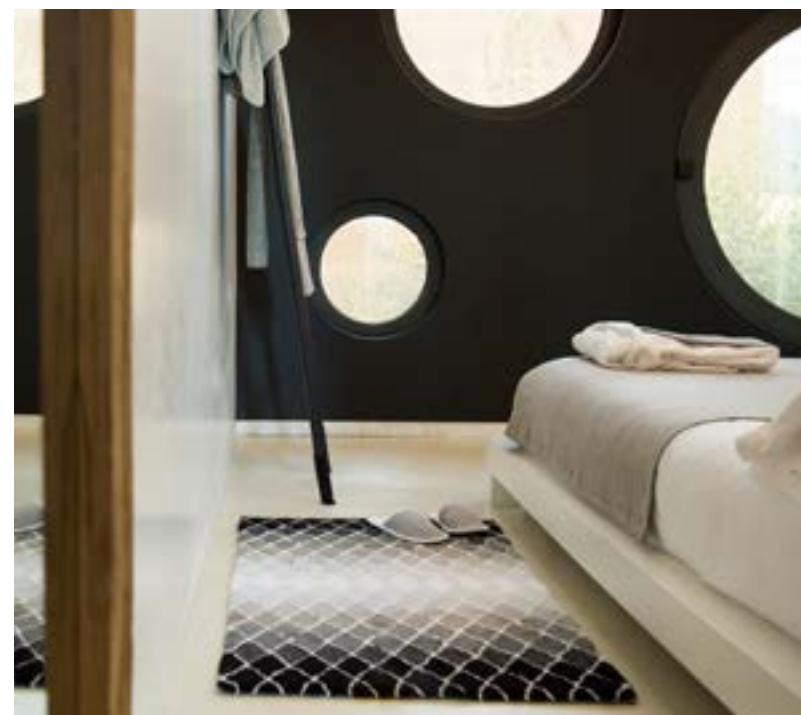

Abyss Habidecor
THE FINEST RUGS & TOWELS | PORTUGAL

Abyss & Habidecor is one man's dream of making the best bath textiles in the world. Abyss & Habidecor is a family owned business operated in Viseu, Portugal.

These exceptional products are born from superior materials, beautiful designs inspired by nature, and fine craftsmanship made in Portugal. A&H nurtures the mind, body, and soul.