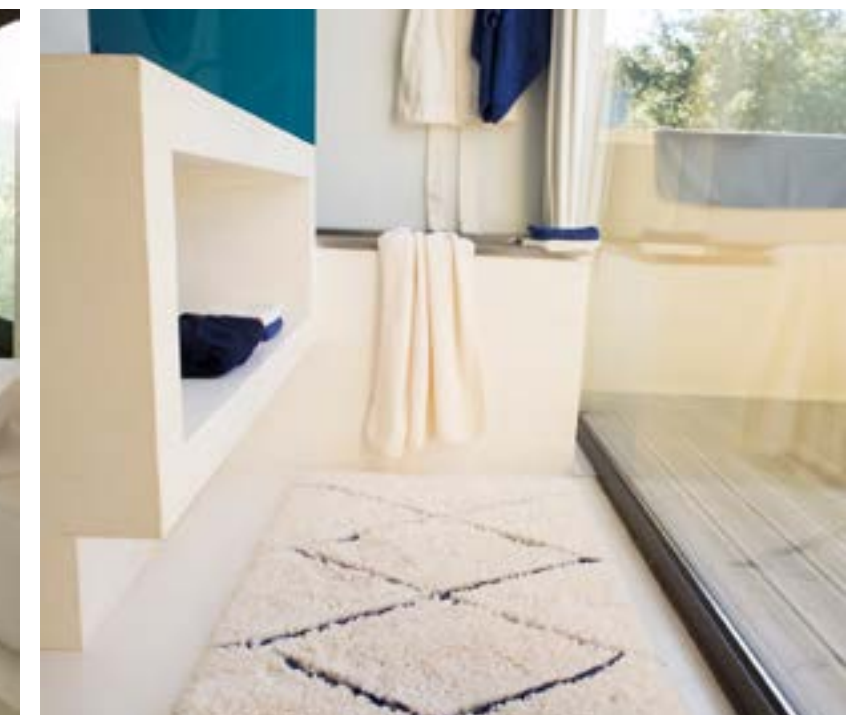

Abyss Habidecor
THE FINEST RUGS & TOWELS | PORTUGAL

Abyss & Habidecor is one man's dream of making the best bath textiles in the world. Abyss & Habidecor is a family owned business operated in Viseu, Portugal.

These exceptional products are born from superior materials, beautiful designs inspired by nature, and fine craftsmanship made in Portugal. A&H nurtures the mind, body, and soul.