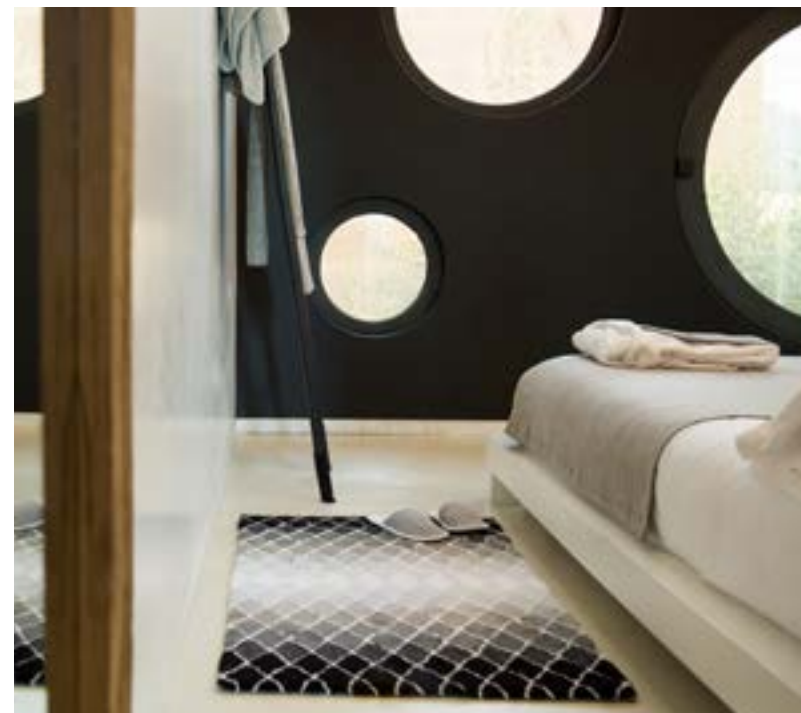

Abyss Habidecor
THE FINEST RUGS & TOWELS | PORTUGAL

Abyss & Habidecor is one man's dream of making the best bath textiles in the world. Abyss & Habidecor is a family owned business operated in Viseu, Portugal.

These exceptional products are born from superior materials, beautiful designs inspired by nature, and fine craftsmanship made in Portugal. A&H nurtures the mind, body, and soul.